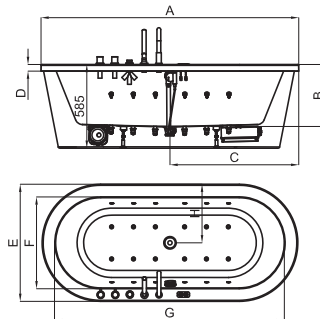

Baths

MINIMAL

Description

bathtub, built-in, without brassware, oval 190x87, built-in version with support feet, center bath waste, 4mm sanitary acrylic.

Finish

glossy white
100096245

Technical drawing

Dimensions in mm

mm	A	B	C	D	E	F	G	H
1750 x 800	1750	440	675	45	800	620	1570	400
1900 x 870	1900	440	950	45	870	675	1700	435